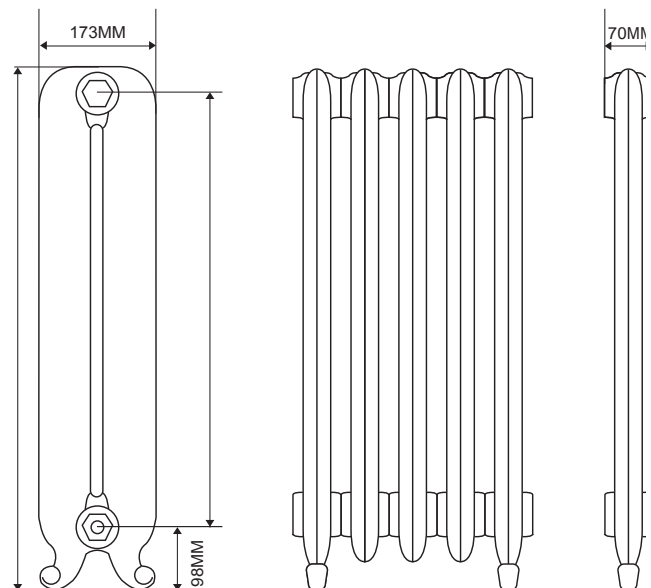

Arroll[®]

THE DUCHESS 592

RADIATOR DIMENSIONS

Leg section height:	592mm
Middle section height:	536mm
Section length	70mm
Radiator depth:	173mm

INLET & EXIT

Bottom inlet to floor:	98mm
Top inlet to floor:	550mm
Pipe centres to skirting board:	86.5mm

RM 592/2 THE DUCHESS 592
RM 792/2 THE DUCHESS 792

Arroll[®]

THE DUCHESS 792

RADIATOR DIMENSIONS

Leg section height:	792mm
Middle section height:	735mm
Section length	70mm
Radiator depth:	173mm

INLET & EXIT

Bottom inlet to floor:	98mm
Top inlet to floor:	750mm
Pipe centres to skirting board:	86.5mm

HEAT OUTPUT PER SECTION

Delta ΔT 50°C:	112Watts / 382BTUs
Delta ΔT 60°C:	141Watts / 482BTUs

RADIATOR WEIGHT

Empty weight per leg section:	12Kgs
Empty weight per middle section:	11Kgs
Filled weight per leg section:	15Kgs
Filled weight per middle section:	14Kgs

INTERNAL VOLUME

Leg section	3L
Middle section	3L

*All measurements and sizes are approximate.

RM 792/2 - RM 592/2 THE DUCHESS 592 & 792

Terms & Conditions

It is the policy of Arroll Limited to allow a 4% +/- tolerance on all measurements and sizes provided. It is not recommended that plumbers fit pipe centres prior to the arrival & inspection of the radiator. Warranty is subject to the installation of the radiator in accordance to the fitting instruction supplied. The Arroll name including its trademark is registered property of Arroll Limited, Belfast.