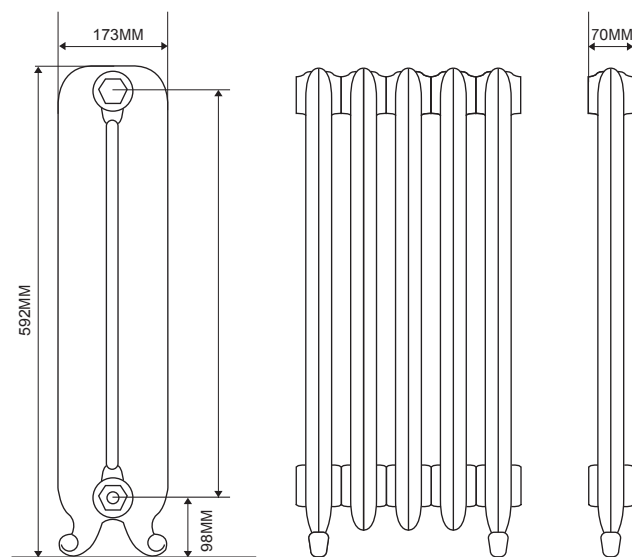

Arroll[®]

THE DUCHESS 592

RADIATOR DIMENSIONS

Leg section height:	592mm
Middle section height:	536mm
Section length	70mm
Radiator depth:	173mm

INLET & EXIT

Bottom inlet to floor:	98mm
Top inlet to floor:	550mm
Pipe centres to skirting board:	86.5mm

HEAT OUTPUT PER SECTION

Delta ΔT 50°C:	87Watts / 298BTUs
Delta ΔT 60°C:	110Watts / 376BTUs

RADIATOR WEIGHT

Empty weight per leg section:	9Kgs
Empty weight per middle section:	8Kgs
Filled weight per leg section:	10.5Kgs
Filled weight per middle section:	9.5Kgs

INTERNAL VOLUME

Leg section	1.5L
Middle section	1.5L

*All measurements and sizes are approximate.

RM 792/2 - RM 592/2 THE DUCHESS 592 & 792

Terms & Conditions

It is the policy of Arroll Limited to allow a 4% +/- tolerance on all measurements and sizes provided. It is not recommended that plumbers fit pipe centres prior to the arrival & inspection of the radiator. Warranty is subject to the installation of the radiator in accordance to the fitting instruction supplied. The Arroll name including its trademark is registered property of Arroll Limited, Belfast.

RM 592/2 THE DUCHESS 592
RM 792/2 THE DUCHESS 792

Arroll[®]

THE DUCHESS 792

RADIATOR DIMENSIONS

Leg section height:	792mm
Middle section height:	735mm
Section length	70mm
Radiator depth:	173mm

INLET & EXIT