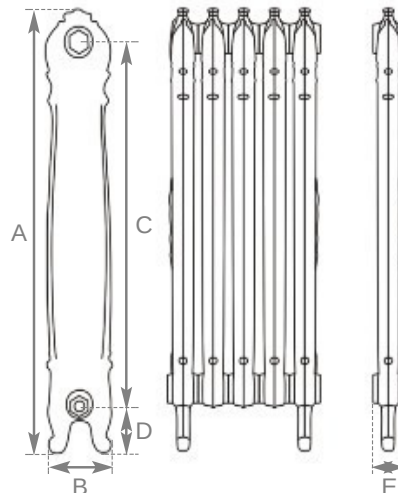

Left  
Hand Burnished

Highlight Polish  
Height 985mm

## The Antoinette

A highly decorative Regal French design with intricate detailing at the foot and head, connected by a straight-edged vine. Its side is adorned by a subtle midway decoration.

Hammered Bronze  
Height: 985mm

Parchment White  
Height: 985mm

Willow Green  
Height: 985mm

Antiqued (French Grey)  
Height: 985mm

Above  
Highlight Polish

Code	No. of Columns	Section Height (A)	Section Width (B)	Section Height (C)	Section Height (D)	Section Width (E)	Delta 50 BTU's	Delta 50 Watts	Delta 60 BTU's	Delta 60 Watts	Weight (Kg) Empty	Weight (Kg) Filled
LD180/181	1	985mm	155mm	790mm	125mm	76mm	425	125	538	158	14.1	16.3