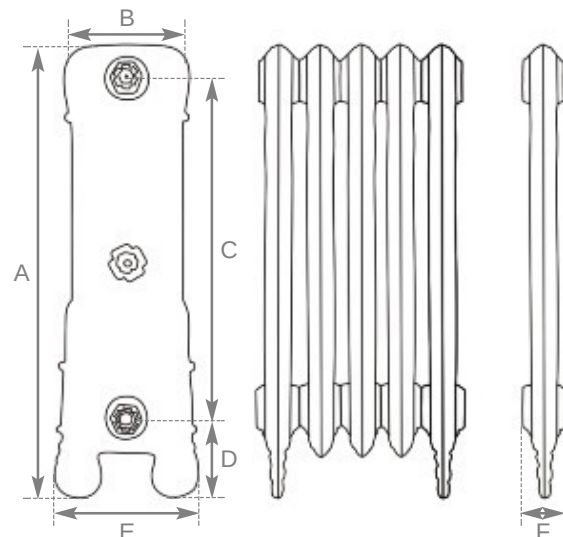

Left
Hand Burnished

Hammered Gold
Height 675mm

The Chelsea

Dating from circa 1900, this elaborately decorated cast-iron radiator design was originally commissioned for Chelsea Barracks Officers Mess. With its pronounced detailing, this radiator looks outstanding in polished or highlighted finish.

Highlight Polish
Height 675mm

Ancient Breeze
Height 675mm

Antiqued
(French Grey)
Height 675mm

Vellum
Height 675mm

Above
Hand
Burnished

Code	No. of Columns	Section Height (A)	Section Width (B)	Section Height (C)	Section Height (D)	Section Width (E)	Section Depth (F)	Delta 50		Delta 60		Weight (Kg)	
								BTU's	Watts	BTU's	Watts	Empty	Filled
LD063/064	1	675mm	195mm	500mm	125mm	220mm	66mm	338	99	426	125	13.3	14.8