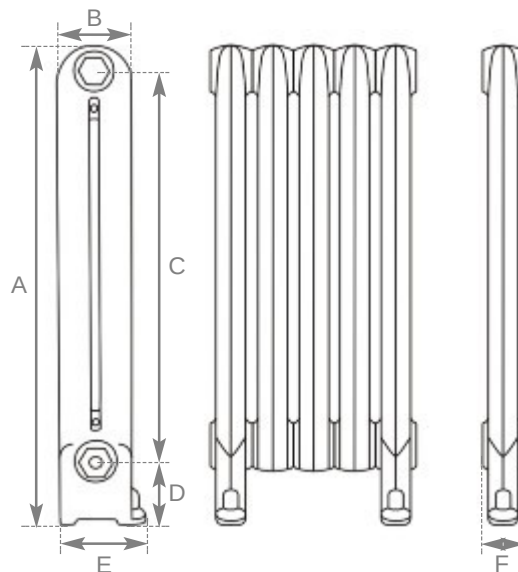

Graphite Grey
Height 780mm

French Grey
Height 635mm

Willow Green
Height 485mm

Above
Satin Black

Code	No. of Columns	Section Height (A)	Section Width (B)	Section Height (C)	Section Height (D)	Section Width (E)	Section Depth (F)	Delta 50		Delta 60		Weight (Kg)	
								BTU's	Watts	BTU's	Watts	Empty	Filled
JJC047/048	2	485mm	120mm	335mm	110mm	140mm	68mm	175	51	213	120	4.8	5.8
JJC045/046	2	635mm	120mm	480mm	110mm	140mm	68mm	234	69	294	86	6.1	7.4
JJC049/050	2	780mm	120mm	630mm	110mm	140mm	68mm	295	87	372	109	7.4	9.0