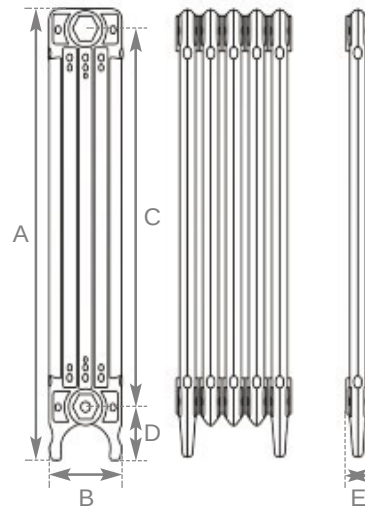

Left
Satin Polished

Graphite Grey
Height 795mm

The Deco

This statuesque design combines strong geometric forms with delicate detailing, giving a strong Art Deco look.

Sleek and symmetrical, this radiator will bring touch of 1930s glamour to any home.

Willow Green
Height 795mm

Highlight Polish
Height 795mm

Hammered Bronze
Height 585mm

French Grey
Height 585mm

Above
Satin Polished

Code	No. of Columns	Section Height (A)	Section Width (B)	Section Height (C)	Section Height (D)	Section Width (E)	Delta 50		Delta 60		Weight (Kg)	
							BTU's	Watts	BTU's	Watts	Empty	Filled
TBK050/051	1	585mm	140mm	450mm	100mm	52mm	202	59	253	74	5.2	6.3
TBK048/049	1	795mm	140mm	660mm	100mm	52mm	267	78	337	99	7.1	8.4