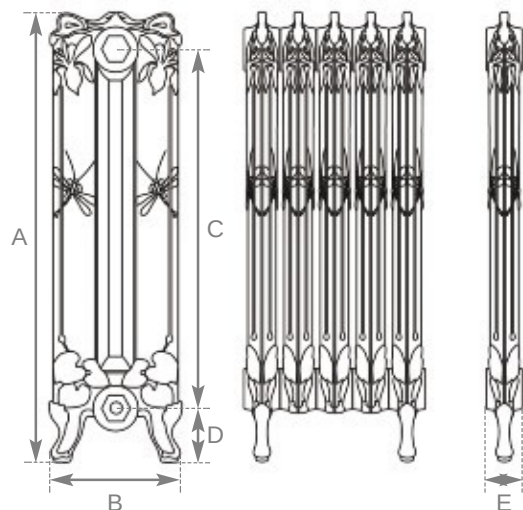

Left
Satin Polished

Vintage Copper
Height 790mm

The Dragonfly

With its graceful lines and organic ornamental motifs, the Dragonfly is a true Art Nouveau design.

Alive with natural decoration, this beautiful and unique radiator makes a striking addition to any room.

Ancient Breeze
Height 790mm

French Grey
Height 790mm

Vellum
Height 790mm

Highlight Polish
Height 790mm

Above
Satin Polished

| Code | No. of Columns | Section Height (A) | Section Width (B) | Section Height (C) | Section Height (D) | Section Width (E) | Delta 50 | | Delta 60 | | Weight (Kg) | |
|------------|----------------|--------------------|-------------------|--------------------|--------------------|-------------------|----------|-------|----------|-------|-------------|--------|
| | | | | | | | BTU's | Watts | BTU's | Watts | Empty | Filled |
| TBK046/047 | 2 | 790mm | 225mm | 620mm | 105mm | 85mm | 462 | 136 | 578 | 169 | 12.2 | 15.1 |