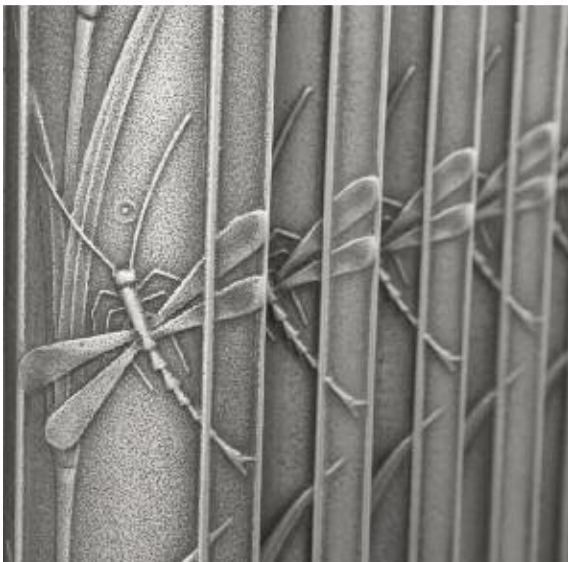

Left
Satin Polished

Vintage Copper
Height 790mm

The Dragonfly

With its graceful lines and organic ornamental motifs, the Dragonfly is a true Art Nouveau design.

Alive with natural decoration, this beautiful and unique radiator makes a striking addition to any room.

Ancient Breeze
Height 790mm

French Grey
Height 790mm

Vellum
Height 790mm

Highlight Polish
Height 790mm

Above
Satin Polished

| Code | No. of Columns | Section Height (A) | Section Width (B) | Section Height (C) | Section Height (D) | Section Width (E) | Delta 50 | | Delta 60 | | Weight (Kg) | |
|------------|----------------|--------------------|-------------------|--------------------|--------------------|-------------------|----------|-------|----------|-------|-------------|--------|
| | | | | | | | BTU's | Watts | BTU's | Watts | Empty | Filled |
| TBK046/047 | 2 | 790mm | 225mm | 620mm | 105mm | 85mm | 462 | 136 | 578 | 169 | 12.2 | 15.1 |