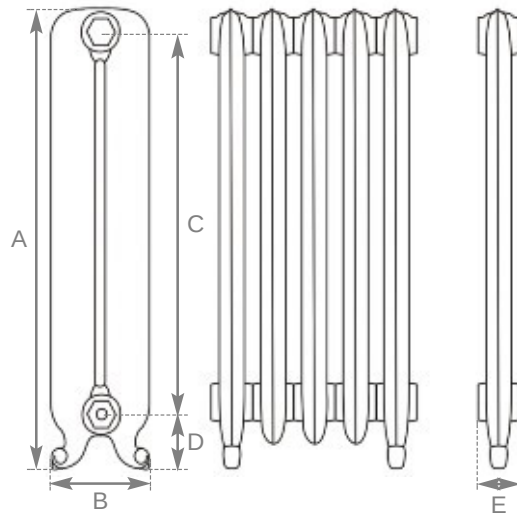

Left
Hand Burnished

Parchment White
Height 785mm

The Duchess

This 2 column American radiator has a simple, fresh appearance with a slow curving top and rounded columns.

A real modern classic that will make a feature in any home.

Graphite Grey
Height 785mm

Ancient Breeze
Height 785mm

French Grey
Height 590mm

Buttermilk
Height 590mm

Above
Foundry Grey

Code	No. of Columns	Section Height (A)	Section Width (B)	Section Height (C)	Section Height (D)	Section Width (E)	Delta 50		Delta 60		Weight (Kg)	
							BTU's	Watts	BTU's	Watts	Empty	Filled
LD042/043	2	590mm	175mm	450mm	100mm	71mm	298	87	375	110	8.8	10.4
LD040/041	2	785mm	175mm	640mm	100mm	71mm	382	112	481	141	11.6	13.6