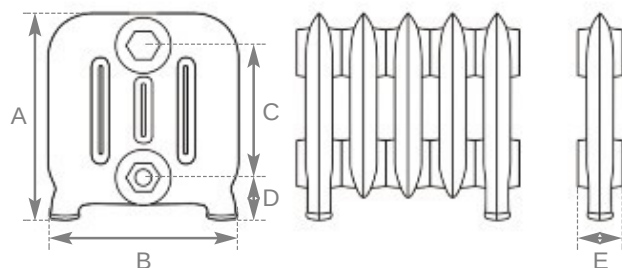

Left
Satin Polished

Satin Polished
Height 330mm

The Duchess

4 Column

This American radiator has a simple, fresh appearance with a slow curving top and rounded columns. A real modern classic that will make a feature in any home. A four column variation on our popular Duchess design with height 330mm.

Foundry Grey
Height 330mm

Hammered Gold
Height 330mm

Antiqued
(French Grey)
Height 330mm

Vellum

Code	No. of Columns	Section Height (A)	Section Width (B)	Section Height (C)	Section Height (D)	Section Width (E)	Delta 50 BTU's Watts	Delta 60 BTU's Watts	Weight (Kg) Empty Filled
JJC055/056	4	330mm	310mm	205mm	70mm	75mm	286 84	357 105	8.3 10.1