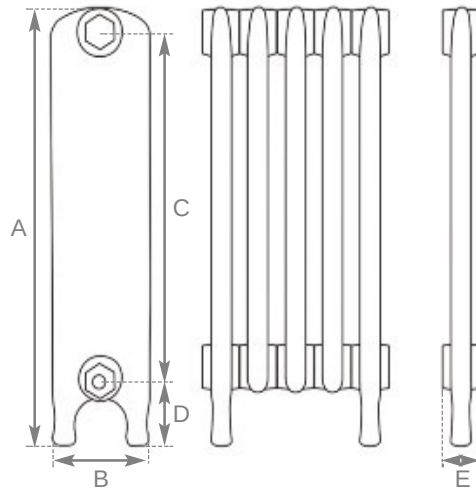

Left  
Graphite Grey

Ancient Breeze  
Height 480mm

Buttermilk  
Height 620mm

Graphite Grey  
Height 770mm

## The Eton

A high quality classically designed cast iron radiator with integral legs. The Eton's simple design, consisting of straight edges and a curved top, comes in a full range of colours/finishes.

Hammered Gold  
Height 770mm

French Grey  
Height 620mm

Satin Black  
Height 480mm

Above  
Hand Burnished

Code	No. of Columns	Section Height (A)	Section Width (B)	Section Height (C)	Section Height (D)	Section Width (E)	Delta 50 BTU's	Delta 50 Watts	Delta 60 BTU's	Delta 60 Watts	Weight (Kg) Empty	Weight (Kg) Filled
JJC082/083	1	480mm	150mm	340mm	100mm	66mm	182	53	231	68	6.7	7.6
JJC080/081	1	620mm	150mm	480mm	100mm	66mm	226	66	283	83	7.6	9.0
JJC043/044	1	770mm	150mm	630mm	100mm	66mm	272	80	343	100	8.9	10.6