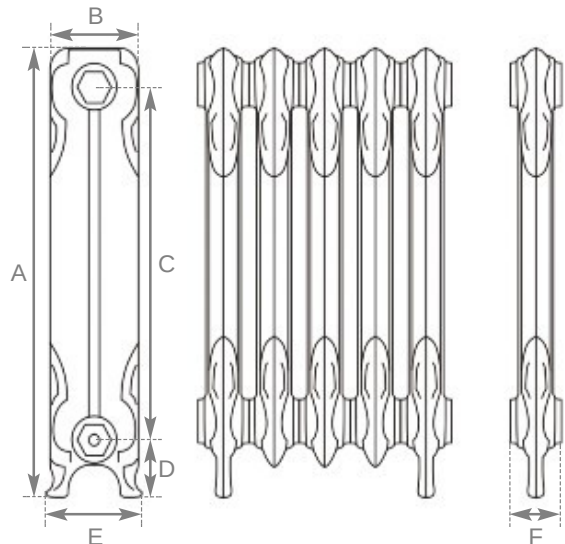

Left
Satin Polished

Highlight Polish
Height 645mm

The Liberty

1 Column

Stylised organic motifs, inspired by the Art Nouveau movement, bring a timeless quality to this design.

With a strong architectural feel and detail right down to the foot, this radiator will make a striking addition to any room.

Willow Green
Height 645mm

Hammered Gold
Height 645mm

Buttermilk
Height 645mm

Antiqued
(French Grey)
Height 645mm

Above
Satin Polished

Code	No. of Columns	Section Height (A)	Section Width (B)	Section Height (C)	Section Height (D)	Section Width (E)	Section Depth (F)	Delta 50 BTU's	Delta 50 Watts	Delta 60 BTU's	Delta 60 Watts	Weight (Kg) Empty	Weight (Kg) Filled
TBK044/045	1	645mm	135mm	500mm	95mm	145mm	81mm	300	88	374	110	7.2	9.3