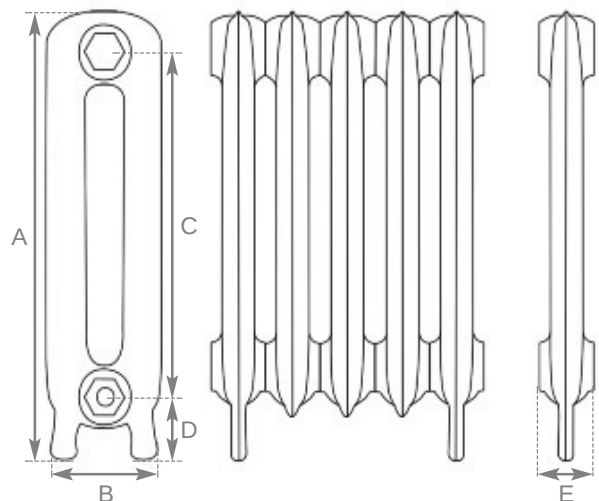

Buttermilk
Height 795mm

French Grey
Height 795mm

Foundry Grey
Height 610mm

Willow Green
Height 610mm

Hammered Gold
Height 460mm

Antiqued (Vellum)
Height 460mm

Above
Antiqued
(Vellum)

Code	No. of Columns	Section Height (A)	Section Width (B)	Section Height (C)	Section Height (D)	Section Width (E)	Delta 50 BTU's	Delta 50 Watts	Delta 60 BTU's	Delta 60 Watts	Weight (Kg) Empty	Weight (Kg) Filled
LD070/071	2	460mm	125mm	300mm	105mm	76mm	171	50	213	62	5.3	6.2
LD072/073	2	610mm	125mm	450mm	105mm	75mm	226	66	281	83	7.8	8.8
LD092/093	2	795mm	125mm	640mm	105mm	76mm	315	92	397	116	9.3	11.9