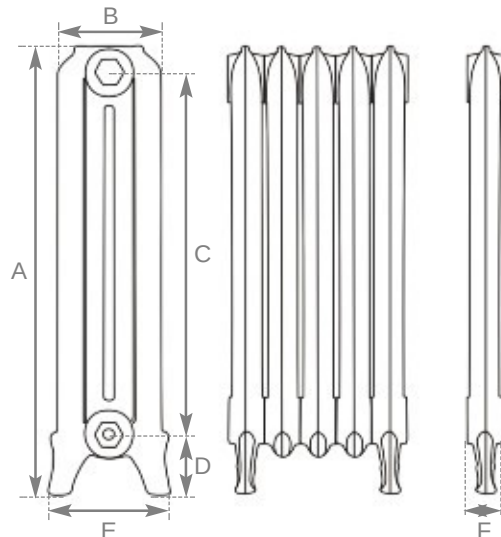

Left
Hand Burnished

Willow Green
Height 650mm

The Ribbon

This features a Celtic band pattern gracefully flowing down the radiator.

Originally manufactured by the American Radiator Company, circa 1880, originals of this model can be typically found in Churches throughout the world.

Vellum
Height 795mm

Hammered Gold
Height 650mm

Antiqued (French Grey)
Height 500mm

Above
Graphite
Grey

Code	No. of Columns	Section Height (A)	Section Width (B)	Section Height (C)	Section Height (D)	Section Width (E)	Section Depth (F)	Delta 50 BTU's	Delta 50 Watts	Delta 60 BTU's	Delta 60 Watts	Weight (Kg) Empty	Weight (Kg) Filled
JJC014/015	2	500mm	185mm	340mm	110mm	215mm	67mm	227	67	282	83	8.3	10.0
JJC001/002	2	650mm	185mm	485mm	110mm	215mm	67mm	298	87	371	109	10.9	12.9
JJC010/011	2	795mm	185mm	630mm	110mm	215mm	67mm	388	114	490	144	11.8	14.6