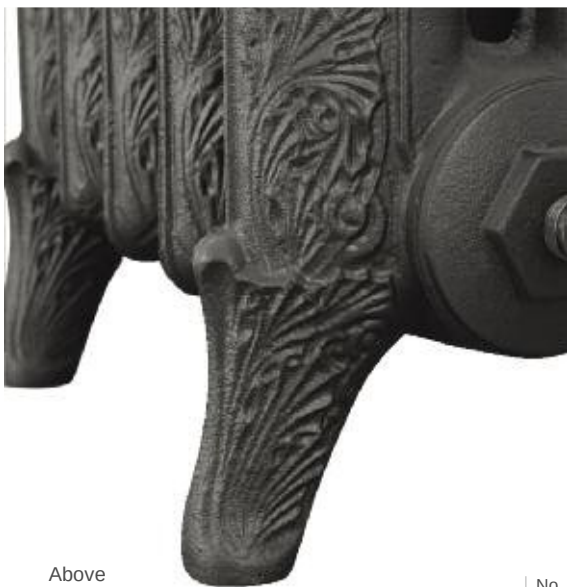

Left
Hand Burnished

Willow Green
Height 650mm

The Ribbon

This features a Celtic band pattern gracefully flowing down the radiator.

Originally manufactured by the American Radiator Company, circa 1880, originals of this model can be typically found in Churches throughout the world.

Vellum
Height 795mm

Hammered Gold
Height 650mm

Antiqued (French Grey)
Height 500mm

Above
Graphite
Grey

Code	No. of Columns	Section Height (A)	Section Width (B)	Section Height (C)	Section Height (D)	Section Width (E)	Section Depth (F)	Delta 50 BTU's	Delta 50 Watts	Delta 60 BTU's	Delta 60 Watts	Weight (Kg) Empty	Weight (Kg) Filled
JJC014/015	2	500mm	185mm	340mm	110mm	215mm	67mm	227	67	282	83	8.3	10.0
JJC001/002	2	650mm	185mm	485mm	110mm	215mm	67mm	298	87	371	109	10.9	12.9
JJC010/011	2	795mm	185mm	630mm	110mm	215mm	67mm	388	114	490	144	11.8	14.6