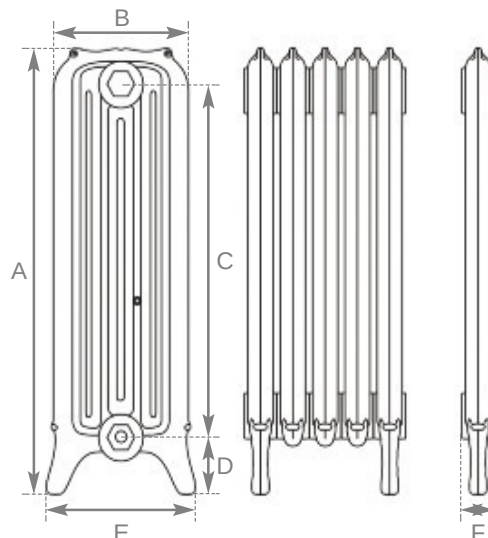

A four column addition to our Ribbon cast iron radiator range with height 810mm.

Hammered Bronze  
Height 810mm

Vellum  
Height 810mm

Graphite Grey  
Height 810mm

Antiqued  
(French Grey)  
Height 810mm

Above  
Satin Polished

Code	No. of Columns	Section Height (A)	Section Width (B)	Section Height (C)	Section Height (D)	Section Width (E)	Section Depth (F)	Delta 50 BTU's	Delta 50 Watts	Delta 60 BTU's	Delta 60 Watts	Weight (Kg) Empty	Weight (Kg) Filled
JJC064/065	4	810mm	265mm	630mm	112mm	290mm	71mm	579	170	740	217	19.2	22