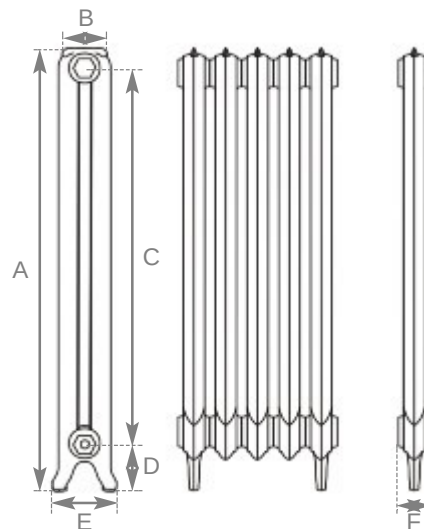

Foundry Grey  
Height 950mm  
1 Column

Antiqued  
(French Grey)  
Height 660mm  
1 Column

Highlight Polish  
Height 660mm  
1 Column

Hammered Gold  
Height 560mm  
1 Column

French Grey  
Height 560mm  
1 Column

Above  
Foundry Grey

Code	No. of Columns	Section Height (A)	Section Width (B)	Section Height (C)	Section Height (D)	Section Width (E)	Section Depth (F)	Delta 50 BTU's/Watts	Delta 60 BTU's/Watts	Weight (Kg) Empty	Weight (Kg) Filled		
LD076/077	1	560mm	115mm	400mm	110mm	140mm	75mm	205	60	257	75	7.4	8.4
LD088/089	1	660mm	115mm	500mm	110mm	140mm	75mm	237	69	297	87	8.1	10.1
LD036/037	1	950mm	115mm	790mm	110mm	140mm	75mm	329	96	410	120	10.8	12.1