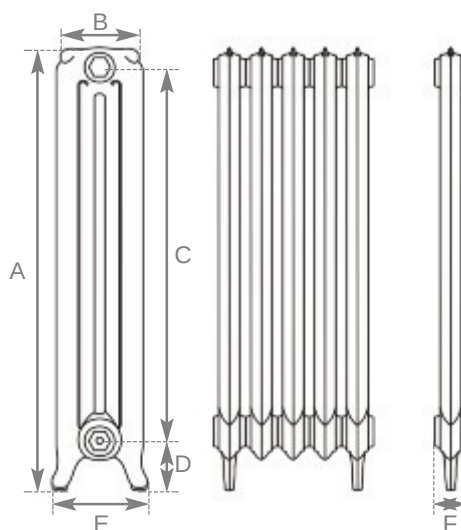

Left
Hand Burnished

Highlight Polish
Height 560mm

The Rococo

One of the first produced decorative cast iron radiators, originally manufactured in France in the 1890's it features elegantly scalloped top detail with interwoven decoration.

Hand Burnished
Height 945mm
2 Columns

Ancient Breeze
Height 945mm
2 Columns

Buttermilk
Height 560mm
2 Columns

Hammered Bronze
Height 560mm
2 Columns

Above
Highlight Polish

Code	No. of Columns	Section Height (A)	Section Width (B)	Section Height (C)	Section Height (D)	Section Width (E)	Section Depth (F)	Delta 50		Delta 60		Weight (Kg)	
								BTU's	Watts	BTU's	Watts	Empty	Filled
LD074/075	2	560mm	185mm	400mm	110mm	205mm	73mm	288	85	361	106	8.0	9.5
LD026/027	2	945mm	185mm	787mm	110mm	205mm	73mm	489	143	616	181	16.6	19.4