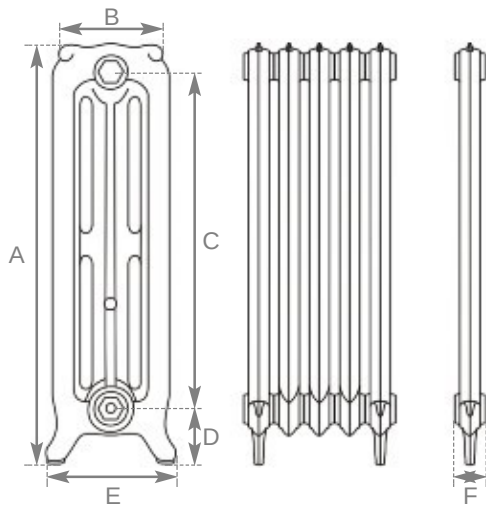

Hand Burnished
Height 460mm

Right
Hand Burnished

Antiqued (French Grey)
Height 810mm
3 Columns

Vellum
Height 780mm
3 Columns

Satin Black
Height 460mm
3 Columns

Right
Hand Burnished

The Rococo

Above
Hand Burnished

Code	No. of Columns	Section Height (A)	Section Width (B)	Section Height (C)	Section Height (D)	Section Width (E)	Section Depth (F)	Delta 50		Delta 60		Weight (Kg)	
								BTU's	Watts	BTU's	Watts	Empty	Filled
JJC008/009	3	460mm	225mm	280mm	110mm	250mm	75mm	289	85	362	106	9.6	10.7
LD030/03‡	3	780mm	225mm	600mm	110mm	250mm	66mm	467	137	592	174	15.2	17.0
LD032/033	3	810mm	225mm	640mm	110mm	250mm	75mm	542	159	688	202	17.6	19.7