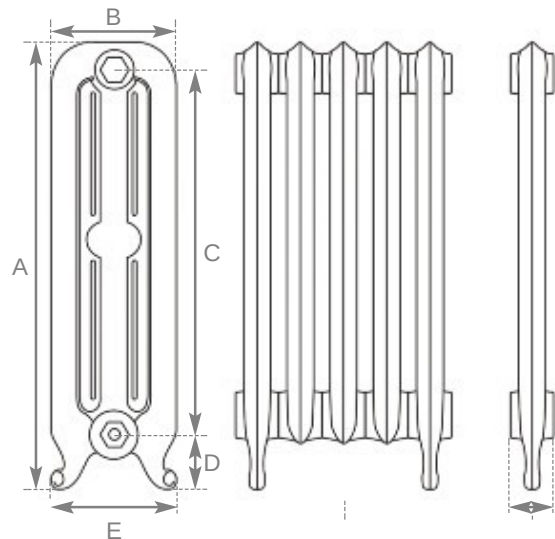

Left
Satin Polished

Willow Green
Height 785mm

The Thistle

Delicate lines entwine around stylised Thistle motifs, giving a distinct Celtic feel to this design. This attractive radiator has detail right down to the scroll feet, and will bring style and sophistication to any room.

Buttermilk
Height 785mm

Foundry Grey
Height 785mm

French Grey
Height 785mm

Highlight Polish
Height 785mm

Above
Satin Polished

Code	No. of Columns	Section Height (A)	Section Width (B)	Section Height (C)	Section Height (D)	Section Width (E)	Section Depth (F)	Delta 50		Delta 60		Weight (Kg)	
								BTU's	Watts	BTU's	Watts	Empty	Filled
JJC066/067	3	785mm	225mm	625mm	105mm	220mm	75mm	446	131	565	166	16.3	19.5