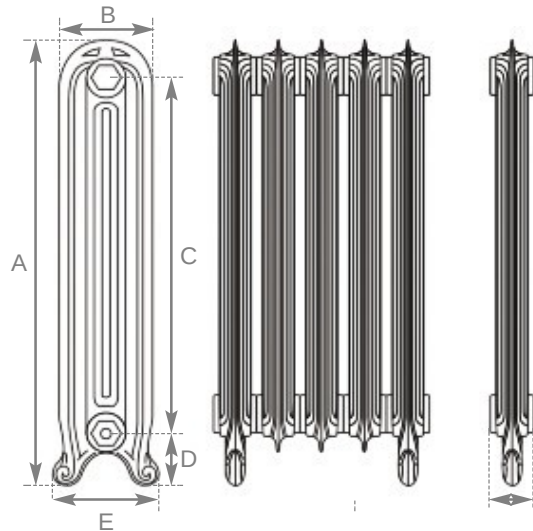

Left  
Bespoke

Buttermilk  
Height 765mm

## The Tuscany

Featuring a rounded top and unique concave section, this design offers classic style.

The clean shape and subtle sunburst pattern of flowing lines bring a contemporary feel that will complement any decor.

Parchment White  
Height 765mm

Hammered Gold  
Height 765mm

Highlight Polish  
Height 765mm

Antiqued  
(French Grey)  
Height 765mm

Above  
Bespoke

Code	No. of Columns	Section Height (A)	Section Width (B)	Section Height (C)	Section Height (D)	Section Width (E)	Section Depth (F)	Delta 50		Delta 60		Weight (Kg)	
								BTU's	Watts	BTU's	Watts	Empty	Filled
TBK040/041	2	765mm	160mm	600mm	100mm	180mm	77mm	372	109	468	137	8.6	10.4