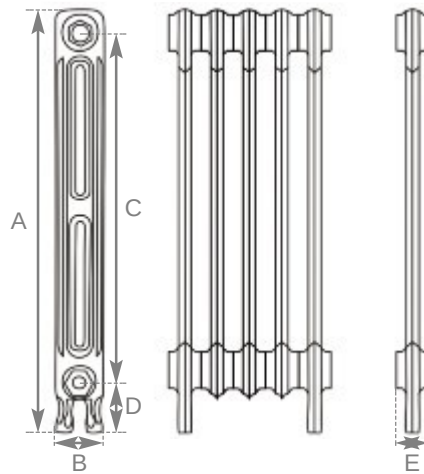

Left
Graphite Grey

Satin Polished
Height 615mm

The Victorian

A traditional Victorian radiator which was first produced in America in the 1880's. Today, this simple design gives a contemporary feel, especially when fully polished.

Graphite Grey
Height 615mm
2 Columns

Parchment White
Height 615mm
2 Columns

Hammered Bronze
Height 615mm
2 Columns

French Grey
Height 615mm
2 Columns

Above Foundry Grey

| Code | No. of Columns | Section Height (A) | Section Width (B) | Section Height (C) | Section Height (D) | Section Width (E) | Delta 50 BTU's | Delta 60 BTU's | Weight (Kg) Empty | Weight (Kg) Filled | | |
|-----------|----------------|--------------------|-------------------|--------------------|--------------------|-------------------|----------------|----------------|-------------------|--------------------|-----|-----|
| LD183/184 | 2 | 615mm | 70mm | 500mm | 80mm | 50mm | 153 | 45 | 194 | 57 | 2.5 | 2.8 |