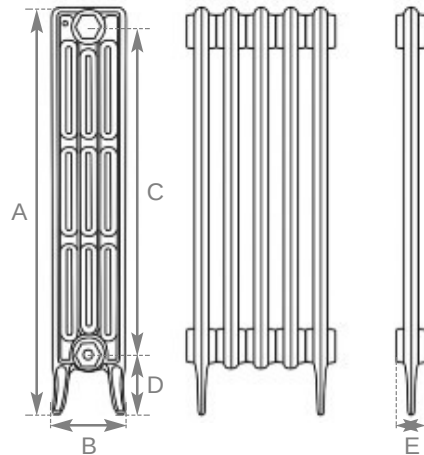

Left
Parchment White

Highlight Polish
Height 760mm

The Victorian

A traditional Victorian radiator which was first produced in America in the 1880's. Today, this simple design gives a contemporary feel, especially when fully polished.

French Grey
Height 810mm
4 Columns

Graphite Grey
Height 760mm
4 Columns

Ancient Breeze
Height 660mm
4 Columns

Antiqued
(French Grey)
Height 460mm
4 Columns

Parchment White
Height 325mm
4 Columns

Above
Antiqued
(Hammered Gold)

| Code | No. of Columns | Section Height (A) | Section Width (B) | Section Height (C) | Section Height (D) | Section Width (E) | Delta 50 BTU's | Delta 50 Watts | Delta 60 BTU's | Delta 60 Watts | Weight (Kg) Empty | Weight (Kg) Filled |
|------------|----------------|--------------------|-------------------|--------------------|--------------------|-------------------|-------------------|-------------------|-------------------|-------------------|----------------------|-----------------------|
| JJC057/058 | 4 | 325mm | 145mm | 205mm | 80mm | 50mm | 139 | 41 | 175 | 51 | 3.2 | 3.7 |
| LD060/061 | 4 | 460mm | 140mm | 310mm | 105mm | 61mm | 185 | 54 | 232 | 68 | 3.8 | 4.4 |
| LD015/016 | 4 | 660mm | 140mm | 500mm | 115mm | 61mm | 261 | 77 | 330 | 97 | 5.6 | 6.5 |
| LD011/012 | 4 | 760mm | 140mm | 605mm | 115mm | 61mm | 306 | 90 | 386 | 113 | 6.5 | 7.5 |
| LD013/014 | 4 | 810mm | 160mm | 640mm | 120mm | 61mm | 355 | 104 | 451 | 132 | 8.0 | 9.2 |