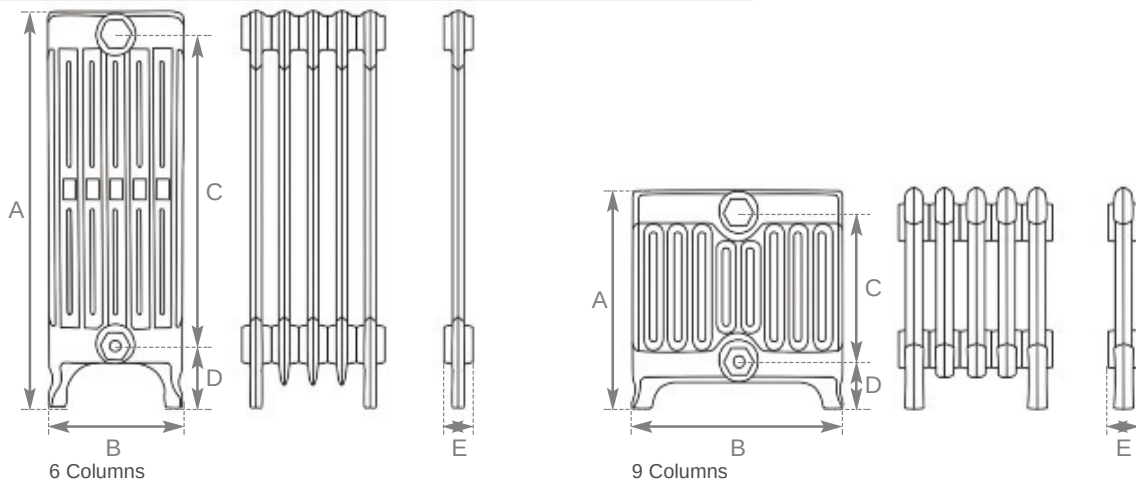

Hand Burnished
Height 920mm

Satin Polished
Height 625mm

Hand Burnished
Height 330mm

Willow Green
Height 920mm
6 Columns

Satin Black
Height 740mm
6 Columns

Hammered Gold
Height 625mm
6 Columns

Antiqued
(French Grey)
Height 365mm
6 Columns

Buttermilk
Height 330mm
9 Columns

The Victorian

Above
Antiqued
(French Grey)

Code	No. of Columns	Section Height (A)	Section Width (B)	Section Height (C)	Section Height (D)	Section Width (E)	Delta 50 BTU's	Delta 50 Watts	Delta 60 BTU's	Delta 60 Watts	Weight (Kg) Empty	Weight (Kg) Filled
LD213/214	6	365mm	220mm	220mm	110mm	60mm	217	64	257	75	4.3	5
JJC078/079	6	625mm	220mm	480mm	105mm	52mm	360	105	460	135	10.1	11.2
LD208/209	6	740mm	220mm	600mm	105mm	60mm	440	129	561	165	9.3	10.5
LD078/079	6	920mm	215mm	790mm	95mm	58mm	559	164	644	189	11.0	12.4
LD009/010	9	330mm	330mm	217mm	75mm	56mm	332	97	418	123	7.8	8.9