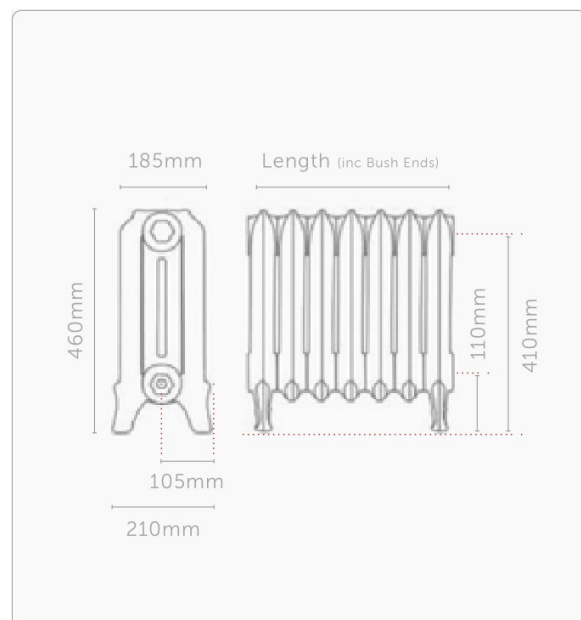

Code	Sections	Width (mm)	Heat Output				Dry Weight Kg	Water Content (Litres)	Wet Weight Kg
			At Delta T 50		At Delta T 60				
			BTUs	Watts	BTUs	Watts			
CI-CH460-03	3	249	855	251	1081	317	19	4.1	23.1
CI-CH460-04	4	320	1140	334	1441	422	25.4	5.5	30.8
CI-CH460-05	5	392	1425	418	1801	528	31.7	6.9	38.5
CI-CH460-06	6	463	1710	501	2161	633	38	8.3	46.2
CI-CH460-07	7	535	1995	585	2522	739	44.4	9.6	53.9
CI-CH460-08	8	606	2280	668	2882	845	50.7	11	61.6
CI-CH460-09	9	678	2565	752	3242	950	57.1	12.4	69.3
CI-CH460-10	10	749	2850	835	3602	1056	63.4	13.8	77
CI-CH460-11	11	821	3135	919	3963	1161	69.7	15.1	84.7
CI-CH460-12	12	892	3420	1002	4323	1267	76.1	16.5	92.4
CI-CH460-13	13	964	3705	1086	4683	1373	82.4	17.9	100.1
CI-CH460-14	14	1035	3990	1169	5043	1478	88.8	19.3	107.8
CI-CH460-15	15	1107	4275	1253	5404	1584	95.1	20.6	115.5
CI-CH460-16	16	1178	4560	1336	5764	1689	101.4	22	123.2
CI-CH460-17	17	1250	4845	1420	6124	1795	107.8	23.4	130.9
CI-CH460-18	18	1321	5130	1504	6484	1900	114.1	24.8	138.6
CI-CH460-19	19	1393	5415	1587	6845	2006	120.5	26.1	146.3
CI-CH460-20	20	1464	5700	1671	7205	2112	126.8	27.5	154
CI-CH460-21	21	1536	5985	1754	7565	2217	133.1	28.9	161.7
CI-CH460-22	22	1607	6270	1838	7925	2323	139.5	30.3	169.4
CI-CH460-23	23	1679	6555	1921	8286	2428	145.8	31.6	177.1
CI-CH460-24	24	1750	6840	2005	8646	2534	152.2	33	184.8
CI-CH460-25	25	1822	7125	2088	9006	2640	158.5	34.4	192.5
CI-CH460-26	26	1893	7410	2172	9366	2745	164.8	35.8	200.2
CI-CH460-27	27	1965	7695	2255	9726	2851	171.2	37.1	207.9
CI-CH460-28	28	2036	7980	2339	10087	2956	177.5	38.5	215.6
CI-CH460-29	29	2108	8265	2422	10447	3062	183.9	39.9	223.3
CI-CH460-30	30	2179	8550	2506	10807	3167	190.2	41.3	231