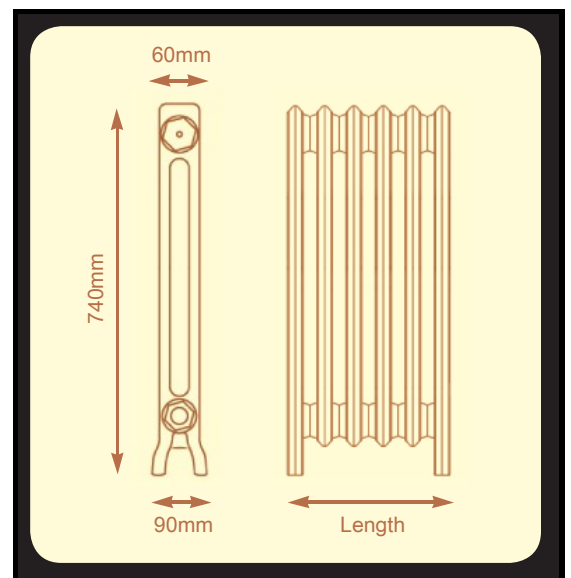

The choice of heights within the Georgian 2 column slimline range provides plenty of alternatives for low window spaces and attic rooms as well as the larger taller wall hung radiators required for hallways and large reception rooms. These classic Georgian 2 column slim cast iron radiators are all only 90mm in depth and is also available in 490mm, 640mm and 1040mm High.

Lengths quoted are given in good faith, are overall including bush ends. However, due to the nature of the manufacturing process tolerances can and should be expected. Quoted dimensions should therefore only be used as a guideline. Also available in 490mm, 640mm and 1040mm High.