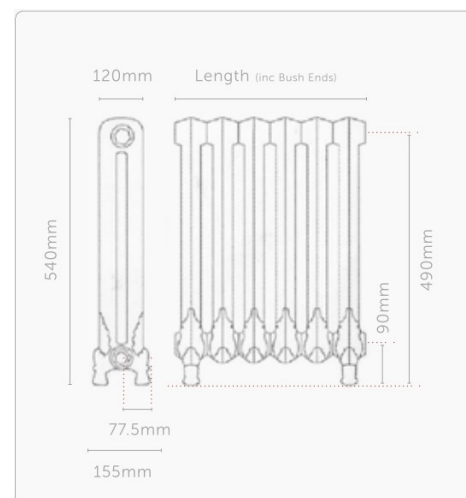

Code	Sections	Width (mm)	Heat Output				Dry Weight Kg	Water Content (Litres)	Wet Weight Kg
			At Delta T 50		At Delta T 60				
			BTUs	Watts	BTUs	Watts			
CI-WN540-03	3	313	1245	365	1574	462	21.3	3.6	24.9
CI-WN540-04	4	406	1660	487	2099	615	28.4	4.8	33.2
CI-WN540-05	5	499	2075	608	2623	769	35.5	6	41.5
CI-WN540-06	6	591	2490	730	3148	923	42.6	7.2	49.8
CI-WN540-07	7	684	2905	851	3672	1076	49.7	8.4	58.1
CI-WN540-08	8	777	3320	973	4197	1230	56.8	9.6	66.4
CI-WN540-09	9	870	3735	1095	4722	1383	63.9	10.8	74.7
CI-WN540-10	10	963	4150	1216	5246	1538	71	12	83
CI-WN540-11	11	1056	4565	1338	5771	1692	78.1	13.2	91.3
CI-WN540-12	12	1149	4980	1460	6295	1845	85.2	14.4	99.6
CI-WN540-13	13	1242	5395	1581	6820	1999	92.3	15.6	107.9
CI-WN540-14	14	1335	5810	1703	7344	2152	99.4	16.8	116.2
CI-WN540-15	15	1428	6225	1824	7869	2306	106.5	18	124.5
CI-WN540-16	16	1520	6640	1946	8393	2460	113.6	19.2	132.8
CI-WN540-17	17	1613	7055	2068	8918	2613	120.7	20.4	141.1
CI-WN540-18	18	1706	7470	2189	9443	2767	127.8	21.6	149.4
CI-WN540-19	19	1799	7885	2311	9967	2920	134.9	22.8	157.7
CI-WN540-20	20	1892	8300	2433	10492	3075	142	24	166
CI-WN540-21	21	1985	8715	2554	11016	3229	149.1	25.2	174.3
CI-WN540-22	22	2078	9130	2676	11541	3382	156.2	26.4	182.6
CI-WN540-23	23	2171	9545	2797	12065	3536	163.3	27.6	190.9
CI-WN540-24	24	2264	9960	2919	12590	3689	170.4	28.8	199.2
CI-WN540-25	25	2357	10375	3041	13114	3843	177.5	30	207.5
CI-WN540-26	26	2449	10790	3162	13639	3997	184.6	31.2	215.8
CI-WN540-27	27	2542	11205	3284	14164	4150	191.7	32.4	224.1
CI-WN540-28	28	2635	11620	3406	14688	4304	198.8	33.6	232.4
CI-WN540-29	29	2728	12035	3527	15213	4458	205.9	34.8	240.7
CI-WN540-30	30	2821	12450	3649	15737	4612	213	36	249