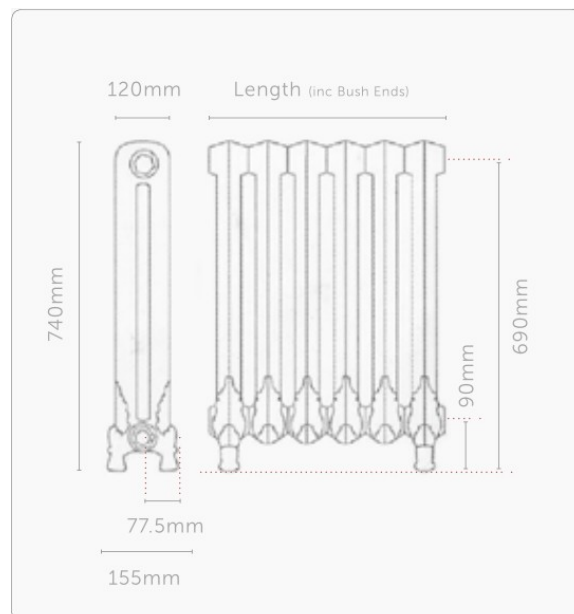

Code	Sections	Width (mm)	Heat Output				Dry Weight Kg	Water Content (Litres)	Wet Weight Kg
			At Delta T 50		At Delta T 60				
			BTUs	Watts	BTUs	Watts			
CI-WN740-03	3	313	1695	497	2143	629	28.3	4.5	32.8
CI-WN740-04	4	406	2260	662	2857	837	37.8	6	43.8
CI-WN740-05	5	499	2825	828	3571	1047	47.2	7.5	54.7
CI-WN740-06	6	591	3390	994	4285	1257	56.6	9	65.6
CI-WN740-07	7	684	3955	1159	5000	1465	66.1	10.5	76.6
CI-WN740-08	8	777	4520	1325	5714	1675	75.5	12	87.5
CI-WN740-09	9	870	5085	1490	6428	1884	85	13.5	98.5
CI-WN740-10	10	963	5650	1656	7142	2094	94.4	15	109.4
CI-WN740-11	11	1056	6215	1822	7856	2304	103.8	16.5	120.3
CI-WN740-12	12	1149	6780	1987	8570	2512	113.3	18	131.3
CI-WN740-13	13	1242	7345	2153	9285	2722	122.7	19.5	142.2
CI-WN740-14	14	1335	7910	2318	9999	2930	132.2	21	153.2
CI-WN740-15	15	1428	8475	2484	10713	3140	141.6	22.5	164.1
CI-WN740-16	16	1520	9040	2650	11427	3350	151	24	175
CI-WN740-17	17	1613	9605	2815	12141	3559	160.5	25.5	186
CI-WN740-18	18	1706	10170	2981	12855	3768	169.9	27	196.9
CI-WN740-19	19	1799	10735	3146	13570	3977	179.4	28.5	207.9
CI-WN740-20	20	1892	11300	3312	14284	4187	188.8	30	218.8
CI-WN740-21	21	1985	11865	3478	14998	4397	198.2	31.5	229.7
CI-WN740-22	22	2078	12430	3643	15712	4605	207.7	33	240.7
CI-WN740-23	23	2171	12995	3809	16426	4815	217.1	34.5	251.6
CI-WN740-24	24	2264	13560	3974	17140	5024	226.6	36	262.6
CI-WN740-25	25	2357	14125	4140	17854	5233	236	37.5	273.5
CI-WN740-26	26	2449	14690	4306	18569	5443	245.4	39	284.4
CI-WN740-27	27	2542	15255	4471	19283	5652	254.9	40.5	295.4
CI-WN740-28	28	2635	15820	4637	19997	5862	264.3	42	306.3
CI-WN740-29	29	2728	16385	4802	20711	6070	273.8	43.5	317.3
CI-WN740-30	30	2821	16950	4968	21425	6280	283.2	45	328.2